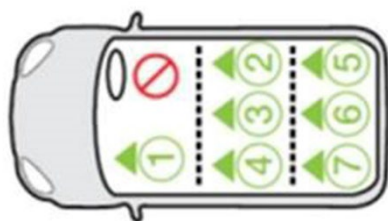

This car fitting list has been compiled in great detail. However, BabyStyle accepts no liability whatsoever with regard to any inaccuracies. For more information, contact your retailer.

It is highly recommended that at the time of purchase, you seek professional help from your retailer to ensure the car seat is installed correctly in your vehicle.

HONDA

Babystyle Oyster Carapace on Duofix Base	Seating Positions							i-Size
	1	2	3	4	5	6	7	
Vehicles	1	2	3	4	5	6	7	i-Size
Honda Accord Saloon (2008 >)	N	Y	N	Y	X	X	X	
Honda CR-V (2007 - 2012)	N	Y	N	Y	X	X	X	
Honda CR-V 2012 (2012 >)	N	Y	N	Y	X	X	X	
Honda CR-V 2019 (2019 >)	N	Y	N	Y	N	X	N	Y
Honda Civic (2012 >)	N	Y	N	Y	X	X	X	
Honda Civic (2006 - 2011)	N	Y	N	Y	X	X	X	
Honda Civic 2017 (2017 >)	N	Y	N	Y	X	X	X	Y
Honda Civic Saloon 2019 (2019 >)	N	Y	N	Y	X	X	X	Y
Honda Civic Tourer (2014 >)	N	Y	N	Y	X	X	X	
Honda E (2021>)	N	Y	N	Y	X	X	X	Y
Honda Elysion (2012 >)	N	Y	X	Y	N	N	N	
Honda FRV (2006 - 2011)	N	Y	N	Y	X	X	X	
Honda HR-V (2015 >)	N	Y	N	Y	X	X	X	Y
Honda Insight (2009 >)	N	N	N	N	X	X	X	
Honda Jazz (2008 - 2015)	N	Y	N	Y	X	X	X	
Honda Jazz 2002 (2002 - 2008)	N	N	N	N	X	X	X	
Honda Jazz 2016 (2016 >)	N	Y	N	Y	X	X	X	Y
Honda Jazz 2020 (2020 >)	N	Y	N	Y	X	X	X	Y