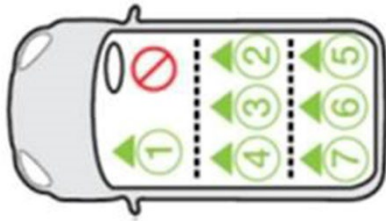

This car fitting list has been compiled in great detail. However, BabyStyle accepts no liability whatsoever with regard to any inaccuracies. For more information, contact your retailer.

It is highly recommended that at the time of purchase, you seek professional help from your retailer to ensure the car seat is installed correctly in your vehicle.

SMART

Babystyle Oyster Carapace on Duofix Base	Seating Positions							i-Size
	1	2	3	4	5	6	7	
Vehicles								
Smart For Two Coupe (2007 - 2011)	N	X	X	X	X	X	X	
Smart For Two Coupe 2015 (2015 - 2019)	Y	X	X	X	X	X	X	
Smart FourFour 2015 (2015 >)	N	N	X	N	X	X	X	

*Please ensure you have read all the warnings on the front page of this document.