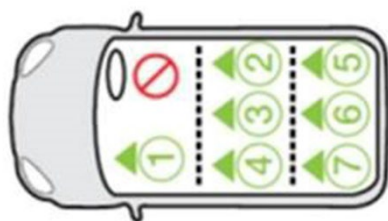

This car fitting list has been compiled in great detail. However, BabyStyle accepts no liability whatsoever with regard to any inaccuracies. For more information, contact your retailer.

It is highly recommended that at the time of purchase, you seek professional help from your retailer to ensure the car seat is installed correctly in your vehicle.

OPEL / VAUXHALL

Babystyle Oyster Carapace on Duofix Base	Seating Positions							i-Size
	1	2	3	4	5	6	7	
Vehicles								
Opel Adam (2013 >)	N	Y	X	Y	X	X	X	
Opel Agila (2008 >)	N	Y	N	Y	X	X	X	
Opel Ampera (2011 >)	N	Y	X	Y	X	X	X	
Opel Antara (2007 >)	N	Y	N	Y	X	X	X	
Opel Astra 2003 5dr (2003 - 2009)	N	Y	N	Y	X	X	X	
Opel Astra 2010 5 door (2010 >)	N	Y	N	Y	X	X	X	
Opel Astra 2015 (2015 >)	N	Y	N	Y	X	X	X	Y
Opel Astra GTC (2011 >)	N	Y	N	Y	X	X	X	
Opel Corsa 5dr 2015 (2015 >)	N	Y	N	Y	X	X	X	
Opel Corsa Hatch 5 door (2006 >)	N	Y	N	Y	X	X	X	
Opel Insignia Hatch (2009 >)	N	Y	N	Y	X	X	X	
Opel Karl (2015 >)	N	N	N	N	X	X	X	
Opel Meriva (2010 >)	N	Y	N	Y	X	X	X	
Opel Mokka (2013 >)	N	Y	N	Y	X	X	X	
Opel Vectra 2005 (2002 - 2008)	N	Y	N	Y	X	X	X	
Opel Zafira (2005 >)	N	Y	N	Y	X	X	X	
Opel Zafira Tourer (2012 >)	N	Y	N	Y	N	X	N	

*Please ensure you have read all the warnings on the front page of this document.