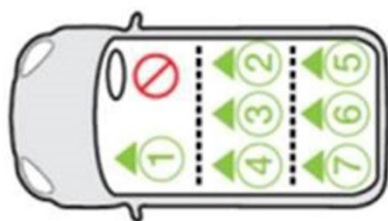

This car fitting list has been compiled in great detail. However, BabyStyle accepts no liability whatsoever with regard to any inaccuracies. For more information, contact your retailer.

It is highly recommended that at the time of purchase, you seek professional help from your retailer to ensure the car seat is installed correctly in your vehicle.

SSANGYONG

Babystyle Oyster Carapace on Duofix Base	Seating Positions							i-Size
	1	2	3	4	5	6	7	
Vehicles								
Ssangyong Actyon (2006 - 2011)	N	Y	N	Y	X	X	X	
Ssangyong Korando (2011 >)	N	Y	N	Y	X	X	X	
Ssangyong Musso Pickup 2016 (2016 >)	N	Y	X	Y	X	X	X	
Ssangyong Rexton (2014 - 2016)	N	Y	N	Y	X	X	X	
Ssangyong Tivoli (2015 >)	N	Y	N	Y	X	X	X	
Ssangyong Turismo (2014 >)	N	Y	X	Y	N	N	N	

*Please ensure you have read all the warnings on the front page of this document.