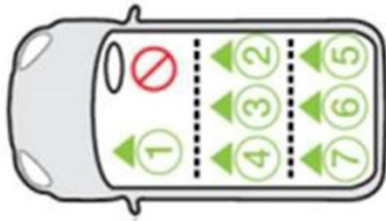

This car fitting list has been compiled in great detail. However, BabyStyle accepts no liability whatsoever with regard to any inaccuracies. For more information, contact your retailer.

It is highly recommended that at the time of purchase, you seek professional help from your retailer to ensure the car seat is installed correctly in your vehicle.

GENESIS

Babystyle Oyster Carapace on Duofix Base	Seating Positions							i-Size
	1	2	3	4	5	6	7	
Vehicles								
Genesis G80 (2021 >)	N	Y	N	Y	X	X	X	Y
Genesis GV80 SUV (2021 >)	N	Y	N	Y	X	X	X	Y

*Please ensure you have read all the warnings on the front page of this document.