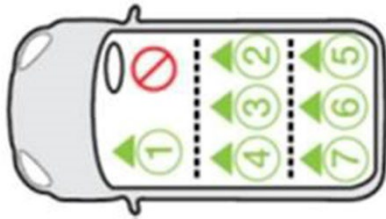

This car fitting list has been compiled in great detail. However, BabyStyle accepts no liability whatsoever with regard to any inaccuracies. For more information, contact your retailer.

It is highly recommended that at the time of purchase, you seek professional help from your retailer to ensure the car seat is installed correctly in your vehicle.

CHEVROLET

Babystyle Oyster Carapace on Duofix Base	Seating Positions							i-Size
	1	2	3	4	5	6	7	
Vehicles								
Chevrolet Aveo 5 door (2012 >)	N	N	N	N	X	X	X	
Chevrolet Captiva (2010 >)	N	Y	N	Y	X	X	X	
Chevrolet Cruze (2011 >)	N	Y	N	Y	X	X	X	
Chevrolet Orlando (2011 >)	N	Y	N	Y	X	X	X	
Chevrolet Spark 5Dr (2012 >)	N	N	N	N	X	X	X	
Chevrolet Traxx (2013 >)	N	Y	N	Y	X	X	X	
Chevrolet Volt (2011 >)	N	Y	X	Y	X	X	X	

*Please ensure you have read all the warnings on the front page of this document.