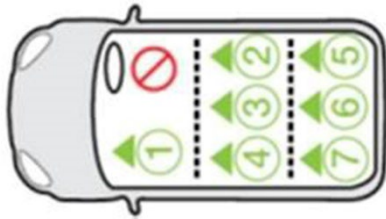

This car fitting list has been compiled in great detail. However, BabyStyle accepts no liability whatsoever with regard to any inaccuracies. For more information, contact your retailer.

It is highly recommended that at the time of purchase, you seek professional help from your retailer to ensure the car seat is installed correctly in your vehicle.

ASTON MARTIN

Babystyle Oyster Carapace on Duofix Base	Seating Positions							i-Size
	1	2	3	4	5	6	7	
Vehicles								
Aston Martin DB11 (2019 >)	N	N	X	N	X	X	X	
Aston Martin DBS (2019 >)	N	N	X	N	X	X	X	
Aston Martin Vantage (2019 >)	N	X	X	X	X	X	X	

*Please ensure you have read all the warnings on the front page of this document.