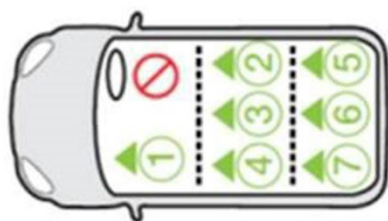

This car fitting list has been compiled in great detail. However, BabyStyle accepts no liability whatsoever with regard to any inaccuracies. For more information, contact your retailer.

It is highly recommended that at the time of purchase, you seek professional help from your retailer to ensure the car seat is installed correctly in your vehicle.

LEXUS

Babystyle Oyster Carapace on Duofix Base	Seating Positions							i-Size
	1	2	3	4	5	6	7	
Vehicles								
Lexus CT (2011 >)	N	Y	N	Y	X	X	X	
Lexus ES Hybrid (2019 >)	N	Y	N	Y	X	X	X	Y
Lexus GS (2013 >)	N	Y	N	Y	X	X	X	
Lexus IS (2005 >)	N	Y	N	Y	X	X	X	
Lexus IS 200 (2004) (1999 >)	N	Y	N	Y	X	X	X	
Lexus NX (2014 >)	N	Y	N	Y	X	X	X	Y
Lexus RX (2010 >)	N	Y	N	Y	X	X	X	
Lexus RX 2016 (2017 >)	N	Y	N	Y	X	X	X	Y
Lexus UX (2019 >)	N	Y	N	Y	X	X	X	Y

*Please ensure you have read all the warnings on the front page of this document.