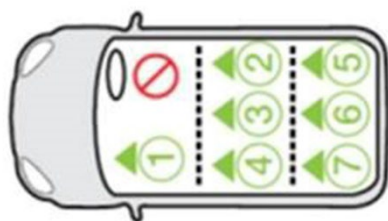

This car fitting list has been compiled in great detail. However, BabyStyle accepts no liability whatsoever with regard to any inaccuracies. For more information, contact your retailer.

It is highly recommended that at the time of purchase, you seek professional help from your retailer to ensure the car seat is installed correctly in your vehicle.

FORD

Babystyle Oyster Carapace on Duofix Base	Seating Positions							i-Size
	1	2	3	4	5	6	7	
Vehicles	1	2	3	4	5	6	7	i-Size
Ford Galaxy 2016 (2016 >)	N	Y	N	Y	N	X	N	Y
Ford B-Max (2012 >)	N	Y	N	Y	X	X	X	
Ford C-Max 2013 (2011 >)	N	Y	N	Y	X	X	X	
Ford C-Max SB! (2003 - 2013)	N	N	N	N	X	X	X	
Ford EcoSport (2015 >)	N	Y	N	Y	X	X	X	Y
Ford Edge SB! (2016 >)	N	Y	N	Y	N	X	N	
Ford Fiesta 2004 3Dr (2004 - 2008)	N	N	N	N	X	X	X	
Ford Fiesta 2008 (2008 >)	N	Y	N	Y	X	X	X	
Ford Fiesta 2017 > (2017 >)	N	Y	N	Y	X	X	X	Y
Ford Focus (2010 >)	N	Y	N	Y	X	X	X	
Ford Focus 2005 (2005 - 2009)	N	N	N	N	X	X	X	
Ford Focus 2018 (2018 >)	N	Y	N	Y	X	X	X	Y
Ford Focus EV (2015>)	N	Y	N	Y	X	X	X	
Ford Focus Mk1 (1998 - 2004)	N	N	N	N	X	X	X	
Ford Galaxy (2006 >)	N	Y	N	Y	N	X	N	
Ford Ka (2009 - 2013)	N	N	X	N	X	X	X	
Ford Ka+ 2016 (2016 >)	N	Y	N	Y	X	X	X	Y
Ford Kuga 2008 (2008 - 2012)	N	Y	N	Y	X	X	X