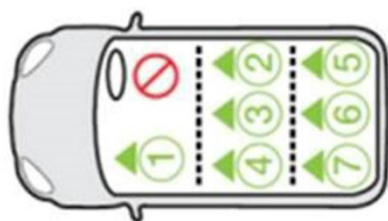

This car fitting list has been compiled in great detail. However, BabyStyle accepts no liability whatsoever with regard to any inaccuracies. For more information, contact your retailer.

It is highly recommended that at the time of purchase, you seek professional help from your retailer to ensure the car seat is installed correctly in your vehicle.

MINI

Babystyle Oyster Carapace on Duofix Base	Seating Positions							i-Size
	1	2	3	4	5	6	7	
Vehicles								
MINI Countryman (2010 >)	N	Y	N	Y	X	X	X	
MINI Coupe (2009 >)	N	X	X	X	X	X	X	
MINI Hatch (2006 >)	N	N	X	N	X	X	X	
MINI Hatchback 3Dr 2014 (2014 >)	N	Y	X	Y	X	X	X	
MINI Hatchback 3dr (2000 - 2006)	N	N	X	N	X	X	X	
MINI Hatchback 5dr 2015 (2015 >)	N	Y	N	Y	X	X	X	
MINI Paceman (2013 >)	N	Y	X	Y	X	X	X	
Mini Clubman 2016 (2016 >)	N	Y	N	Y	X	X	X	Y
Mini Countryman 2017 (2017 >)	N	Y	N	Y	X	X	X	Y

*Please ensure you have read all the warnings on the front page of this document.