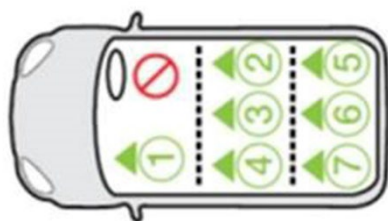

This car fitting list has been compiled in great detail. However, BabyStyle accepts no liability whatsoever with regard to any inaccuracies. For more information, contact your retailer.

It is highly recommended that at the time of purchase, you seek professional help from your retailer to ensure the car seat is installed correctly in your vehicle.

MG

Babystyle Oyster Carapace on Duofix Base	Seating Positions							i-Size
	1	2	3	4	5	6	7	
Vehicles	1	2	3	4	5	6	7	i-Size
MG 5 EV Estate (2020 >)	N	Y	N	Y	X	X	X	Y
MG GS (2016 >)	N	Y	N	Y	X	X	X	Y
MG HS PHEV SUV (2021 >)	N	Y	N	Y	X	X	X	Y
MG HS SUV (2021 >)	N	Y	N	Y	X	X	X	Y
MG Motor MG6 (2012 >)	N	Y	N	Y	X	X	X	
MG ZS (2021 >)	N	Y	N	Y	X	X	X	Y
MG ZS EV (2021 >)	N	Y	N	Y	X	X	X	Y

*Please ensure you have read all the warnings on the front page of this document.