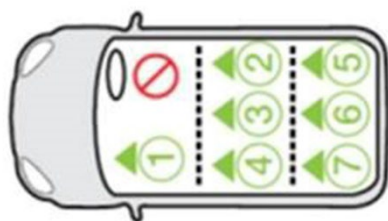

This car fitting list has been compiled in great detail. However, BabyStyle accepts no liability whatsoever with regard to any inaccuracies. For more information, contact your retailer.

It is highly recommended that at the time of purchase, you seek professional help from your retailer to ensure the car seat is installed correctly in your vehicle.

MAZDA

Babystyle Oyster Carapace on Duofix Base	Seating Positions							i-Size
	1	2	3	4	5	6	7	
Vehicles								
Mazda 2 (2007 >)	N	Y	N	Y	X	X	X	
Mazda 2 2015 (2015 >)	N	Y	N	Y	X	X	X	Y
Mazda 3 Hatch (2009 - 2013)	N	Y	N	Y	X	X	X	
Mazda 3 Hatchback 2014 (2014 >)	N	Y	N	Y	X	X	X	
Mazda 5 (2005 - 2010)	N	Y	N	Y	X	X	X	
Mazda 6 (2007 - 2012)	N	Y	N	Y	X	X	X	
Mazda 6 2018 (2018 >)	N	Y	N	Y	X	X	X	Y
Mazda 6 Estate (2013 >)	N	Y	N	Y	X	X	X	
Mazda 6 Saloon (2013 >)	N	Y	N	Y	X	X	X	
Mazda CX-3 (2015 >)	N	Y	N	Y	X	X	X	Y
Mazda CX-5 (2011 >)	N	Y	N	Y	X	X	X	
Mazda CX-7 (2007 >)	N	Y	N	Y	X	X	X	
Mazda MX-5 2015 (2016 >)	N	X	X	X	X	X	X	

*Please ensure you have read all the warnings on the front page of this document.