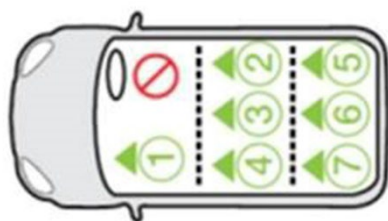

This car fitting list has been compiled in great detail. However, BabyStyle accepts no liability whatsoever with regard to any inaccuracies. For more information, contact your retailer.

It is highly recommended that at the time of purchase, you seek professional help from your retailer to ensure the car seat is installed correctly in your vehicle.

JAGUAR

Babystyle Oyster Carapace on Duofix Base	Seating Positions							i-Size
	1	2	3	4	5	6	7	
Vehicles								
Jaguar E-Pace (2018 >)	N	Y	N	Y	X	X	X	Y
Jaguar F-Pace (2016 >)	N	Y	N	Y	X	X	X	Y
Jaguar F-Type Coupe (2014 >)	N	X	X	X	X	X	X	
Jaguar I-Pace (2018 >)	N	Y	N	Y	X	X	X	Y
Jaguar X-Type (2001 - 2010)	N	N	N	N	X	X	X	
Jaguar XE (2015 >)	N	Y	N	Y	X	X	X	Y
Jaguar XF (2008 >)	N	Y	N	Y	X	X	X	
Jaguar XF 2015 (2015 >)	N	Y	N	Y	X	X	X	Y
Jaguar XF Estate 2015 (2015 >)	N	Y	N	Y	X	X	X	Y
Jaguar XF Sportbrake (2012 >)	N	Y	N	Y	X	X	X	
Jaguar XJ (2010 >)	N	Y	N	Y	X	X	X	
Jaguar XK Coupe (2006 >)	N	N	X	N	X	X	X	

*Please ensure you have read all the warnings on the front page of this document.