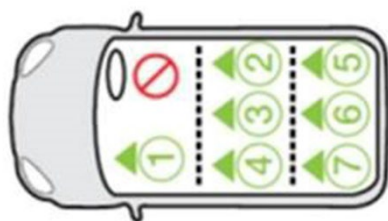

This car fitting list has been compiled in great detail. However, BabyStyle accepts no liability whatsoever with regard to any inaccuracies. For more information, contact your retailer.

It is highly recommended that at the time of purchase, you seek professional help from your retailer to ensure the car seat is installed correctly in your vehicle.

SKODA

Babystyle Oyster Carapace on Duofix Base	Seating Positions							i-Size
	1	2	3	4	5	6	7	
Vehicles								
Skoda Citigo (2011 >)	N	N	N	N	X	X	X	
Skoda Citigo 5dr (2012 >)	N	N	X	N	X	X	X	
Skoda Enyaq EV (2021>)	N	Y	N	Y	X	X	X	Y
Skoda Fabia 2015 (2015 >)	N	N	N	N	X	X	X	
Skoda Fabia 2021 (2021 >)	N	Y	N	Y	X	X	X	Y
Skoda Fabia Hatch (2007 >)	N	N	N	N	X	X	X	
Skoda Karoq 2017 > (2017 >)	N	Y	N	Y	X	X	X	Y
Skoda Kodiaq 2017 > (2017 >)	N	Y	N	Y	N	X	N	Y
Skoda Octavia (2004 - 2012)	N	Y	N	Y	X	X	X	
Skoda Octavia 2020 (2020 >)	N	Y	N	Y	X	X	X	Y
Skoda Octavia Hatch 2013 (2013 >)	N	Y	N	Y	X	X	X	
Skoda Rapid (2013 >)	N	Y	N	Y	X	X	X	
Skoda Roomster (2006 >)	N	Y	N	Y	X	X	X	
Skoda Superb 2015 (2015 >)	N	Y	N	Y	X	X	X	Y
Skoda Superb Combi/Estate (2008 >)	N	Y	N	Y	X	X	X	
Skoda Yeti (2009 >)	N	Y	N	Y	X	X	X	

*Please ensure you have read all the warnings on the front page of this document.