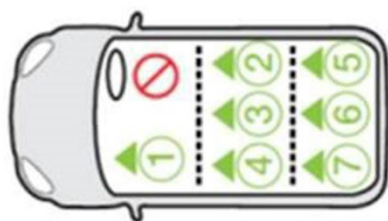

This car fitting list has been compiled in great detail. However, BabyStyle accepts no liability whatsoever with regard to any inaccuracies. For more information, contact your retailer.

It is highly recommended that at the time of purchase, you seek professional help from your retailer to ensure the car seat is installed correctly in your vehicle.

NISSAN

Babystyle Oyster Carapace on Duofix Base	Seating Positions							i-Size
	1	2	3	4	5	6	7	
Vehicles								
Nissan 2008 X-Trail (2008 >)	N	Y	N	Y	X	X	X	
Nissan Juke (2010 >)	N	Y	N	Y	X	X	X	
Nissan Leaf EV (2010 - 2017)	N	Y	N	Y	X	X	X	
Nissan Micra (2011 >)	N	N	N	N	X	X	X	
Nissan Micra 2017 > (2017 >)	N	Y	N	Y	X	X	X	
Nissan Murano 2016 (2016 >)	N	Y	N	Y	X	X	X	
Nissan Navara 2015 > (2015 >)	N	Y	N	Y	X	X	X	
Nissan Note (2006 - 2013)	N	N	N	N	X	X	X	
Nissan Note 2014 (2014 >)	N	Y	N	Y	X	X	X	
Nissan Pulsar 2015 (2015 >)	N	Y	N	Y	X	X	X	
Nissan Qashqai 2007 (2006 -2013)	N	Y	N	Y	X	X	X	
Nissan Qashqai 2014 (2014 >)	N	Y	N	Y	X	X	X	
Nissan Qashqai+2 (2008 >)	N	Y	N	Y	X	X	X	
Nissan Quest MPV (2012 >)	N	Y	X	Y	N	N	N	
Nissan X-Trail 2015 (2015 >)	N	Y	N	Y	N	X	N	

*Please ensure you have read all the warnings on the front page of this document.