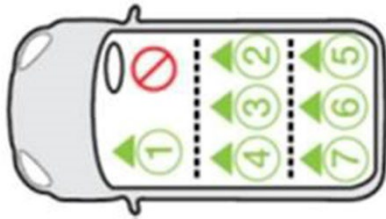

This car fitting list has been compiled in great detail. However, BabyStyle accepts no liability whatsoever with regard to any inaccuracies. For more information, contact your retailer.

It is highly recommended that at the time of purchase, you seek professional help from your retailer to ensure the car seat is installed correctly in your vehicle.

JEEP

Babystyle Oyster Carapace on Duofix Base	Seating Positions							i-Size
	1	2	3	4	5	6	7	
Vehicles								
Jeep Cherokee 2014 (2014 >)	N	Y	N	Y	X	X	X	
Jeep Compass (2011 >)	N	Y	N	Y	X	X	X	
Jeep Grand Cherokee (2011 >)	N	Y	N	Y	X	X	X	
Jeep Renegade 2015 (2015 >)	N	Y	N	Y	X	X	X	Y
Jeep Wrangler 5Dr (2007 >)	N	N	N	N	X	X	X	

*Please ensure you have read all the warnings on the front page of this document.