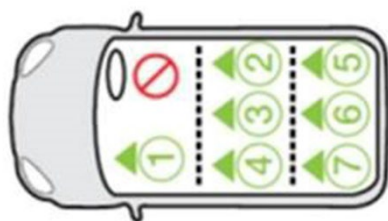

This car fitting list has been compiled in great detail. However, BabyStyle accepts no liability whatsoever with regard to any inaccuracies. For more information, contact your retailer.

It is highly recommended that at the time of purchase, you seek professional help from your retailer to ensure the car seat is installed correctly in your vehicle.

VAUXHALL

Babystyle Oyster Carapace on Duofix Base	Seating Positions							i-Size
	1	2	3	4	5	6	7	
Vehicles								
Vauxhall Adam (2013 >)	N	Y	X	Y	X	X	X	
Vauxhall Agila (2008 >)	N	Y	N	Y	X	X	X	
Vauxhall Ampera (2011 >)	N	Y	X	Y	X	X	X	
Vauxhall Antara (2007 >)	N	Y	N	Y	X	X	X	
Vauxhall Astra 2010 5 door (2010 >)	N	Y	N	Y	X	X	X	
Vauxhall Astra 2015 (2015 >)	N	Y	N	Y	X	X	X	Y
Vauxhall Astra GTC (2011 >)	N	Y	N	Y	X	X	X	
Vauxhall Astra Saloon (1998 - 2004)	N	N	N	N	X	X	X	
Vauxhall Corsa 5dr 2015 (2015 >)	N	Y	N	Y	X	X	X	
Vauxhall Corsa Hatch 5 door (2006 >)	N	Y	N	Y	X	X	X	
Vauxhall Insignia Hatch (2009 >)	N	Y	N	Y	X	X	X	
Vauxhall Meriva (2010 >)	N	Y	N	Y	X	X	X	
Vauxhall Mokka (2013 >)	N	Y	N	Y	X	X	X	
Vauxhall Vectra 2005 (2005 - 2008)	N	Y	N	Y	X	X	X	
Vauxhall Viva (2015 >)	N	N	N	N	X	X	X	
Vauxhall Zafira (2005 >)	N	Y	N	Y	X	X	X	
Vauxhall Zafira Tourer (2012 >)	N	Y	N	Y	N	X	N	
Vauxhall/Opel Crossland X (2018 >)	N	Y	N	Y	X	X	X	Y
Vauxhall/Opel Grandland X (2019 >)	N	Y	N	Y	X	X	X	Y
Vauxhall/Opel Insignia 2018 (2018 >)	N	Y	N	Y	X	X	X	Y

*Please ensure you have read all the warnings on the front page of this document.