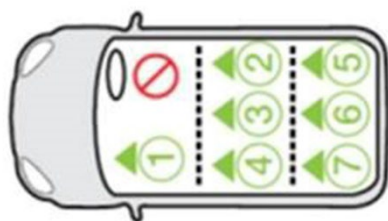

This car fitting list has been compiled in great detail. However, BabyStyle accepts no liability whatsoever with regard to any inaccuracies. For more information, contact your retailer.

It is highly recommended that at the time of purchase, you seek professional help from your retailer to ensure the car seat is installed correctly in your vehicle.

VOLVO

Babystyle Oyster Carapace on Duofix Base	Seating Positions							i-Size
	1	2	3	4	5	6	7	
Vehicles								
Volvo C30 (2007 - 2013)	N	Y	X	Y	X	X	X	
Volvo S40 (2004 - 2012)	N	Y	N	Y	X	X	X	
Volvo S90 2016 (2016 >)	N	Y	N	Y	X	X	X	Y
Volvo V40 (2013 >)	N	Y	N	Y	X	X	X	
Volvo V40 Cross County (2013 >)	N	Y	N	Y	X	X	X	
Volvo V50 (2004 - 2012)	N	Y	N	Y	X	X	X	
Volvo V60 (2011 >)	N	Y	N	Y	X	X	X	
Volvo V60 Plug-In (2015>)	N	Y	N	Y	X	X	X	
Volvo V60 (2018 >)	N	Y	N	Y	X	X	X	Y
Volvo V90 2016 (2016 >)	N	Y	N	Y	X	X	X	Y
Volvo XC40 (2018 >)	N	Y	N	Y	X	X	X	Y
Volvo XC60 (2013 >)	N	Y	N	Y	X	X	X	
Volvo XC60 2017 (2017 >)	N	Y	N	Y	X	X	X	Y
Volvo XC70 (2008 >)	N	Y	N	Y	X	X	X	
Volvo XC90 (2003 - 2015)	N	Y	N	Y	X	X	X	
Volvo XC90 2016 (2016 >)	N	Y	N	Y	N	X	N	Y

*Please ensure you have read all the warnings on the front page of this document.