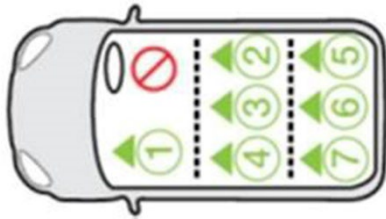

This car fitting list has been compiled in great detail. However, BabyStyle accepts no liability whatsoever with regard to any inaccuracies. For more information, contact your retailer.

It is highly recommended that at the time of purchase, you seek professional help from your retailer to ensure the car seat is installed correctly in your vehicle.

BENTLEY

Babystyle Oyster Carapace on Duofix Base	Seating Positions							i-Size
	1	2	3	4	5	6	7	
Vehicles								
Bentley Continental Flying Spur (2005 >)	N	Y	N	Y	X	X	X	
Bentley Continental GT (2003 - 2012)	N	N	X	N	X	X	X	
Bentley Continental GT Conv (2006 - 2012)	N	N	X	N	X	X	X	
Bentley Mulsanne (2012 >)	N	Y	N	Y	X	X	X	

*Please ensure you have read all the warnings on the front page of this document.