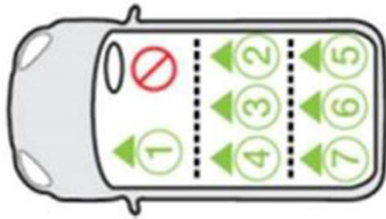

This car fitting list has been compiled in great detail. However, BabyStyle accepts no liability whatsoever with regard to any inaccuracies. For more information, contact your retailer.

It is highly recommended that at the time of purchase, you seek professional help from your retailer to ensure the car seat is installed correctly in your vehicle.

ROVER

Babystyle Oyster Carapace on Duofix Base	Seating Positions							i-Size
	1	2	3	4	5	6	7	
Vehicles								
Rover 25 / Streetwise (1999 - 2005)	N	N	X	N	X	X	X	

*Please ensure you have read all the warnings on the front page of this document.