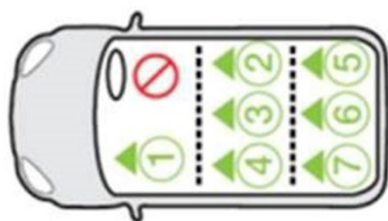

This car fitting list has been compiled in great detail. However, BabyStyle accepts no liability whatsoever with regard to any inaccuracies. For more information, contact your retailer.

It is highly recommended that at the time of purchase, you seek professional help from your retailer to ensure the car seat is installed correctly in your vehicle.

KIA

Babystyle Oyster Carapace on Duofix Base	Seating Positions							i-Size
	1	2	3	4	5	6	7	
Vehicles								
KIA Ceed 2020 (2020 >)	N	Y	N	Y	X	X	X	Y
KIA Sorento 2015 (2015 >)	N	Y	N	Y	N	X	N	
KIA Sorento 2020 (2020 >)	N	Y	N	Y	N	X	N	Y
KIA Soul EV (2015 >)	N	Y	N	Y	X	X	X	
KIA Xceed (2020 >)	N	Y	N	Y	X	X	X	Y
Kia Carens 2013 SB! (2013 >)	N	Y	N	Y	N	X	N	
Kia Cee'D Hatch (2012 >)	N	Y	N	Y	X	X	X	
Kia Cee'D Hatch (2012 >)	N	Y	N	Y	X	X	X	
Kia Niro 2017 > (2017 >)	N	Y	N	Y	X	X	X	Y
Kia Optima (2011 >)	N	Y	N	Y	X	X	X	
Kia Optima 2016 (2016 >)	N	Y	N	Y	X	X	X	Y
Kia Picanto (2008 >)	N	N	N	N	X	X	X	
Kia Picanto 2012 (2011 - 2015)	N	Y	N	Y	X	X	X	
Kia Picanto 2017 > (2017 >)	N	Y	N	Y	X	X	X	Y
Kia Rio (2012 >)	N	Y	N	Y	X	X	X	
Kia Rio 2017 > (2017 >)	N	Y	N	Y	X	X	X	Y
Kia Sorento (2012 >)	N	Y	N	Y	X	X	X	
Kia Sorento (2003 - 2009)	N	Y	N	Y	X	X	X	
Kia Soul (2009 >)	N	Y	N	Y	X	X	X	
Kia Sportage (2011 >)	N	Y	N	Y	X	X	X	
Kia Sportage 2016 (2016 >)	N	Y	N	Y	X	X	X	Y