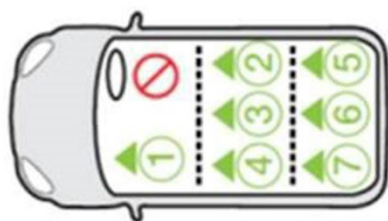

This car fitting list has been compiled in great detail. However, BabyStyle accepts no liability whatsoever with regard to any inaccuracies. For more information, contact your retailer.

It is highly recommended that at the time of purchase, you seek professional help from your retailer to ensure the car seat is installed correctly in your vehicle.

FIAT

Babystyle Oyster Carapace on Duofix Base	Seating Positions							i-Size
	1	2	3	4	5	6	7	
Vehicles								
FIAT 124 Spider 2016 (2016 >)	N	X	X	X	X	X	X	
FIAT 500 (2008 >)	N	N	X	N	X	X	X	
FIAT 500L (2013 >)	N	Y	N	Y	X	X	X	
FIAT 500X (2015 >)	N	Y	N	Y	X	X	X	Y
FIAT Bravo (2007 >)	N	Y	N	Y	X	X	X	
FIAT Doblo (2007 >)	N	Y	N	Y	X	X	X	
FIAT Panda (2012 >)	N	N	N	N	X	X	X	
FIAT Punto 3 Door (Grande Punto) (2006 >)	N	N	N	N	X	X	X	
FIAT Qubo (2008 >)	N	Y	N	Y	X	X	X	
FIAT Tipo 2016 (2016 >)	N	Y	N	Y	X	X	X	Y

*Please ensure you have read all the warnings on the front page of this document.