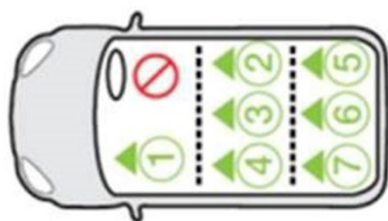

This car fitting list has been compiled in great detail. However, BabyStyle accepts no liability whatsoever with regard to any inaccuracies. For more information, contact your retailer.

It is highly recommended that at the time of purchase, you seek professional help from your retailer to ensure the car seat is installed correctly in your vehicle.

ALFA ROMEO

Babystyle Oyster Carapace on Duofix Base	Seating Positions							i-Size
	1	2	3	4	5	6	7	
Vehicles								
Alfa Romeo 4C Coupe (2014 >)	N	X	X	X	X	X	X	
Alfa Romeo Giulia (2017 >)	N	Y	N	Y	X	X	X	Y
Alfa Romeo Guilietta (2010 >)	N	Y	N	Y	X	X	X	
Alfa Romeo MiTo (2009 >)	N	N	X	N	X	X	X	
Alfa Romeo Stelvio (2017 >)	N	Y	N	Y	X	X	X	Y

*Please ensure you have read all the warnings on the front page of this document.