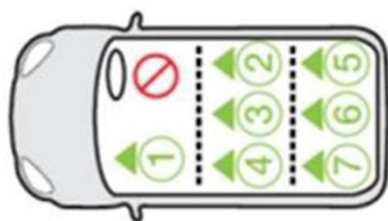

This car fitting list has been compiled in great detail. However, BabyStyle accepts no liability whatsoever with regard to any inaccuracies. For more information, contact your retailer.

It is highly recommended that at the time of purchase, you seek professional help from your retailer to ensure the car seat is installed correctly in your vehicle.

RENAULT

Babystyle Oyster Carapace on Duofix Base	Seating Positions							i-Size
	1	2	3	4	5	6	7	
Vehicles								
Renault Captur (2015 >)	Y	Y	N	Y	X	X	X	
Renault Clio (2005 - 2013)	N	Y	N	Y	X	X	X	
Renault Espace (2003 - 2012)	N	Y	Y	Y	N	X	N	
Renault Grand Espace (2003 - 2012)	N	Y	Y	Y	N	X	N	
Renault Kadjar (2015 >)	N	Y	N	Y	X	X	X	
Renault Laguna Sport Tourer (2008 - 2012)	N	Y	N	Y	X	X	X	
Renault Megane Hatch 2016 (2016 >)	N	Y	N	Y	X	X	X	Y
Renault Megane Hatch SB! (2008 >)	N	Y	N	Y	X	X	X	
Renault Megane Hatch SB! (2002 - 2009)	N	Y	N	Y	X	X	X	
Renault Modus (2004 - 2012)	N	Y	N	Y	X	X	X	
Renault New Clio (2013 >)	N	Y	N	Y	X	X	X	
Renault Scenic 2003 SB! (2003 - 2009)	N	Y	N	Y	X	X	X	
Renault Scenic 2017 SB! (2017 >)	N	N	N	N	X	X	X	Y
Renault Scenic SB! (2009 >)	N	Y	N	Y	X	X	X	
Renault Twingo (2007 >)	N	N	X	N	X	X	X	
Renault Twingo 2015 (2015 >)	N	N	X	N	X	X	X	

*Please ensure you have read all the warnings on the front page of this document.