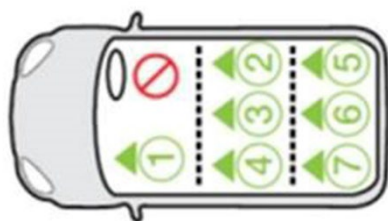

This car fitting list has been compiled in great detail. However, BabyStyle accepts no liability whatsoever with regard to any inaccuracies. For more information, contact your retailer.

It is highly recommended that at the time of purchase, you seek professional help from your retailer to ensure the car seat is installed correctly in your vehicle.

PORSCHE

Babystyle Oyster Carapace on Duofix Base	Seating Positions							i-Size
	1	2	3	4	5	6	7	
Vehicles								
Porsche Cayenne (2011 >)	N	Y	N	Y	X	X	X	
Porsche Cayenne 2017 (2017 >)	N	Y	N	Y	X	X	X	Y
Porsche Cayenne E-Hybrid (2015 >)	N	Y	N	Y	X	X	X	
Porsche Macan (2014 >)	N	Y	N	Y	X	X	X	
Porsche Panamera (2011 >)	N	Y	X	Y	X	X	X	
Porsche Panamera E-Hybrid (2015 >)	N	Y	X	Y	X	X	X	

*Please ensure you have read all the warnings on the front page of this document.