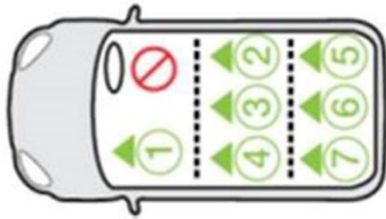

This car fitting list has been compiled in great detail. However, BabyStyle accepts no liability whatsoever with regard to any inaccuracies. For more information, contact your retailer.

It is highly recommended that at the time of purchase, you seek professional help from your retailer to ensure the car seat is installed correctly in your vehicle.

INFINITI

Babystyle Oyster Carapace on Duofix Base	Seating Positions							i-Size
	1	2	3	4	5	6	7	
Vehicles								
Infiniti EX SUV (2009 >)	N	Y	N	Y	X	X	X	
Infiniti FX SUV (2009 >)	N	Y	N	Y	X	X	X	
Infiniti G Coupe (2009 >)	N	N	X	N	X	X	X	
Infiniti G Saloon (2009 >)	N	Y	N	Y	X	X	X	
Infiniti M Saloon (2010 >)	N	Y	N	Y	X	X	X	

*Please ensure you have read all the warnings on the front page of this document.