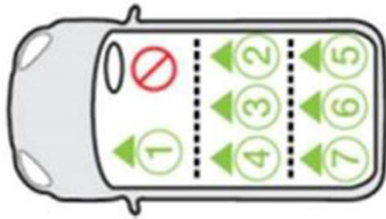

This car fitting list has been compiled in great detail. However, BabyStyle accepts no liability whatsoever with regard to any inaccuracies. For more information, contact your retailer.

It is highly recommended that at the time of purchase, you seek professional help from your retailer to ensure the car seat is installed correctly in your vehicle.

TESLA

Babystyle Oyster Carapace on Duofix Base	Seating Positions							i-Size
	1	2	3	4	5	6	7	
Vehicles								
Tesla Model 3 (2017 >)	N	Y	N	Y	X	X	X	Y
Tesla Model 3 (2019 >)	N	Y	N	Y	X	X	X	Y
Tesla Model S (2012 >)	N	Y	N	Y	X	X	X	
Tesla Model X (2015 >)	N	Y	X	Y	Y	X	Y	

*Please ensure you have read all the warnings on the front page of this document.