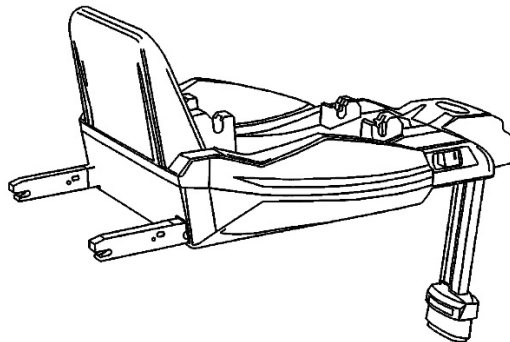

Baby Style[®]

Oyster Carapace Infant

Oyster Carapace Toddler

Duofix i-Size Base

VEHICLE COMPATIBILITY LIST

Please read the following warnings carefully.

- The Duofix i-Size Base should only be used with the Oyster Carapace Infant or Oyster Carapace Toddler car seats.
- This car fitting list has been compiled in great detail. However, BabyStyle accepts no liability whatsoever with regard to any inaccuracies. The list is for guidance only. For more information, contact your retailer and/or the vehicle manufacturer.
- It is highly recommended that at the time of purchase, you seek professional help from your retailer to ensure the car seat is installed correctly in your vehicle.
- If possible, always fit the base in the rear seat of the vehicle. This is statistically safer.
- Do not use on a passenger seat with an active front airbag. This is illegal and extremely dangerous. You may be able to disconnect the airbag automatically or manually to comply with the law but always ensure that you refer to your vehicle handbook when doing so.
- If your vehicle has under floor storage compartment boxes, please consult your vehicle handbook or speak to your car dealer with regards to fitting.

- The Oyster Carapace Infant & Toddler are both approved to regulation R129 for use in vehicles marked with the I-Size logo. They are compatible with the Duofix i-Size Base in the cars and seat positions within this list, providing Isofix points are fitted.
- The Oyster Carapace Infant is also approved to regulation R44 to be used in a belted position.