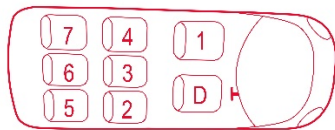

Oyster Carapace Infant

Oyster Carapace Toddler

This car fitting list has been compiled in great detail. However, BabyStyle accepts no liability whatsoever with regard to any inaccuracies. For more information, contact your retailer.

It is highly recommended that at the time of purchase, you seek professional help from your retailer to ensure the car seat is installed correctly in your vehicle.

Aston Martin

Model	Doors	Years	Approved Seats
DB7	2	2001-2012+	2,4
Rapide	4	2010-2013	2,4
V8 Vantage	2	2006+	2,4
Vanquish	2	2001-2007	2,4

Please ensure you have read all the warnings at the start of this document.