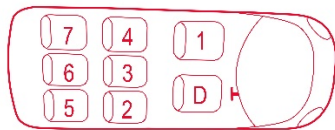

Oyster Carapace Infant

Oyster Carapace Toddler

This car fitting list has been compiled in great detail. However, BabyStyle accepts no liability whatsoever with regard to any inaccuracies. For more information, contact your retailer.

It is highly recommended that at the time of purchase, you seek professional help from your retailer to ensure the car seat is installed correctly in your vehicle.

ALFA ROMEO

Model	Doors	Years	Approved Seats
147	3	2001-2010	2,4
147	5	2004-2010	2,4
156	4	2003-2010	2,4
159	4	2005-2013	2,4
159 Sportswagon	4	2006-2013	2,4
166	4	2003-2011	2,4
Brera	2	2003-2011	2,4
Crosswagon	5	2005-2013+	2,4
Giulia	5	2016+	2,4
Giulietta	5	2010-2017+	2,4
GT	2	2003-2005	2,4
Mito	3	2008+	2,4
Stelvio	5	2017+	2,4

Please ensure you have read all the warnings at the start of this document.