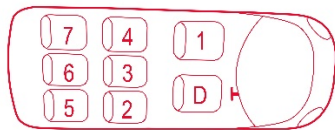

Oyster Carapace Infant

Oyster Carapace Toddler

This car fitting list has been compiled in great detail. However, BabyStyle accepts no liability whatsoever with regard to any inaccuracies. For more information, contact your retailer.

It is highly recommended that at the time of purchase, you seek professional help from your retailer to ensure the car seat is installed correctly in your vehicle.

Suzuki

Model	Doors	Years	Approved Seats
Alto	5	2004-2014	2,4
Baleno	5	2016+	2,4
Celerio	5	2014+	2,4
Grand Vitara	5	1998-2013+	2,4
Ignis	5	2003-2017+	2,4
Jimny	3	2000-2005, 2018+	2,4
Splash	5	2008-2015	2,4
Splash Active	5	2012-2015	2,4
Swift	3	2010-2017	2,4
Swift	5	2005-2017+	2,4
SX4	5	2006-2013	2,4
SX4 S-Cross	5	2013+	2,4
Vitara	5	2015+	2,4
Wagon R+	5	2003-2008	2,4

Please ensure you have read all the warnings at the start of this document.