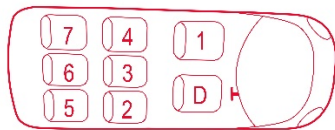

Oyster Carapace Infant

Oyster Carapace Toddler

This car fitting list has been compiled in great detail. However, BabyStyle accepts no liability whatsoever with regard to any inaccuracies. For more information, contact your retailer.

It is highly recommended that at the time of purchase, you seek professional help from your retailer to ensure the car seat is installed correctly in your vehicle.

Tesla

Model	Doors	Years	Approved Seats
Model S	5	2013-2014+	2,4
Model X (5 Seat)	5	2015+	2,4
Model X (6 Seat)	5	2015+	2,4,5,7
Model X (7 Seat)	5	2015+	2,4,5,7

Please ensure you have read all the warnings at the start of this document.