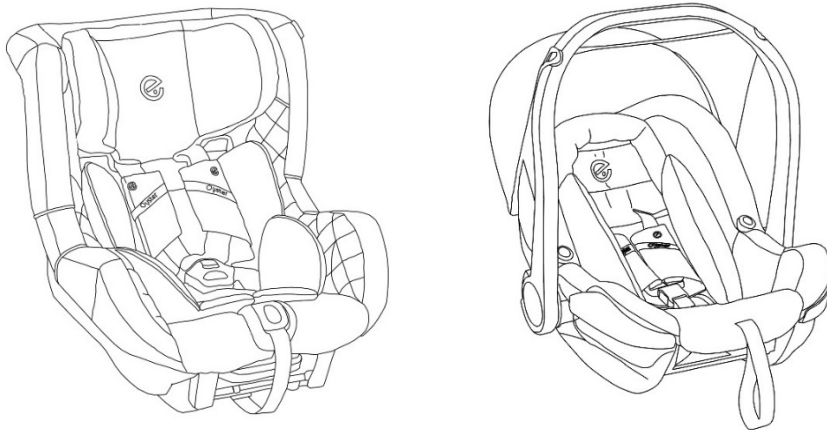

Baby Style[®]

Oyster Carapace Infant

Oyster Carapace Toddler

Duofix i-Size Base

VEHICLE COMPATIBILITY LIST

Please read the following warnings carefully.

- The Duofix i-Size Base should only be used with the Oyster Carapace Infant or Oyster Carapace Toddler car seats.
- This car fitting list has been compiled in great detail. However, BabyStyle accepts no liability whatsoever with regard to any inaccuracies. The list is for guidance only. For more information, contact your retailer and/or the vehicle manufacturer.
- It is highly recommended that at the time of purchase, you seek professional help from your retailer to ensure the car seat is installed correctly in your vehicle.
- If possible, always fit the base in the rear seat of the vehicle. This is statistically safer.
- Do not use on a passenger seat with an active front airbag. This is illegal and extremely dangerous. You may be able to disconnect the airbag automatically or manually to comply with the law but always ensure that you refer to your vehicle handbook when doing so.
- If your vehicle has under floor storage compartment boxes, please consult your vehicle handbook or speak to your car dealer with regards to fitting.