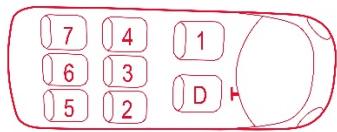

Oyster Carapace Infant

Oyster Carapace Toddler

This car fitting list has been compiled in great detail. However, BabyStyle accepts no liability whatsoever with regard to any inaccuracies. For more information, contact your retailer.

It is highly recommended that at the time of purchase, you seek professional help from your retailer to ensure the car seat is installed correctly in your vehicle.

Dodge

Model	Doors	Years	Approved Seats
Avenger	4	2007-2014	2,4
Caliber	5	2007-2012	2,4
Journey	5	2008-2011	2,4
Nitro	5	2007-2011	2,4

Please ensure you have read all the warnings at the start of this document.