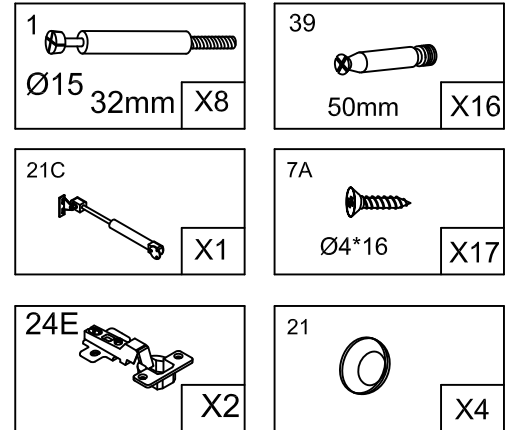

BS-BORDEAUX Instructions

IMPORTANT: RETAIN FOR FUTURE REFERENCE,
READ CAREFULLY

20min. 

BS-BDX12118:12A,12E,
12B,12S,12T,12R,12C,12K

12K

12B(R)
12B(L)
12R(F)

1

12E(R)
12E(L)
12R(B)

2

12S(L)
12S(R)
12T

3

4

5

6

INSTRUCTIONS FOR SAFE USE AND MAINTENANCE

IMPORTANT: Read these instructions. Retain for future reference.