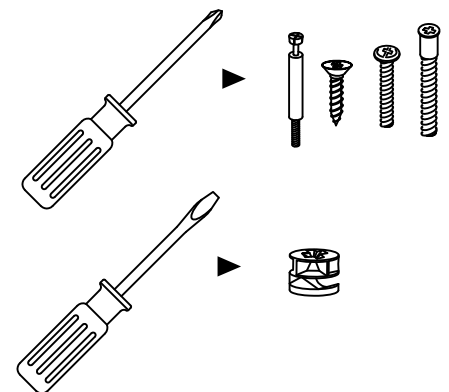

BS-BORDEAUX Instructions

IMPORTANT: RETAIN FOR FUTURE REFERENCE,
READ CAREFULLY

20min. 

BS-BDX12118:12A,12E,
12B,12S,12T,12R,12C,12K

12K

12B(R)
12B(L)
12R(F)

1

12E(R)
12E(L)
12R(B)

2

12S(L)
12S(R)
12T

3

4

5

6

INSTRUCTIONS FOR SAFE USE AND MAINTENANCE

IMPORTANT: Read these instructions. Retain for future reference.

Check on a regular basis that all fittings and screws are correctly tightened and are not damaged. Loose screws can pinch parts of the body and clothing, resulting in the risk of strangulation.

Guarantee