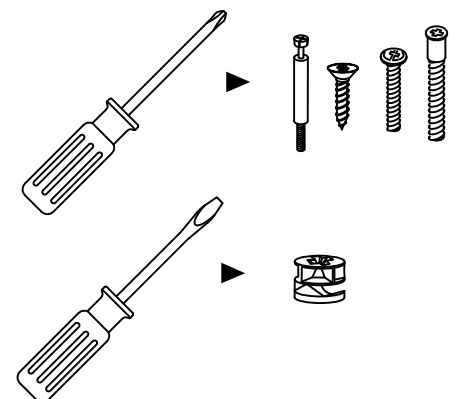

BS-BORDEAUX Instructions

IMPORTANT: RETAIN FOR FUTURE REFERENCE,
READ CAREFULLY

BS-BDX7118:7S,7C,7D
BS-BDX7218:7A,7G,7K
7T,7E,7F,7N

60 MIN

7K