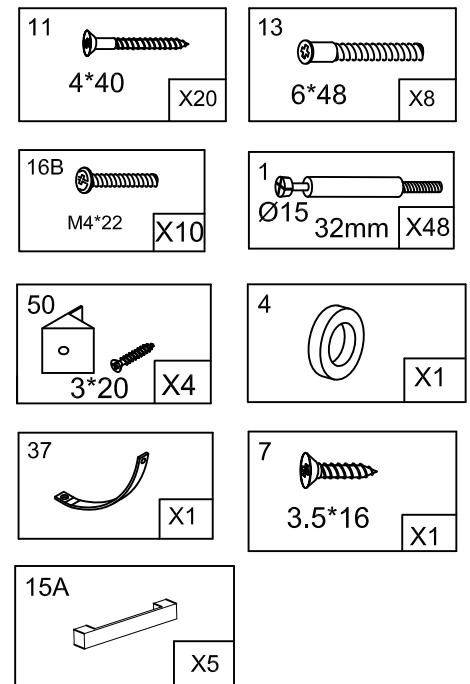

# BS-BORDEAUX Instructions

IMPORTANT: RETAIN FOR FUTURE REFERENCE,  
READ CAREFULLY

BS-BDX7118:7S,7C,7D  
BS-BDX7218:7A,7G,7K  
7T,7E,7F,7N

60 MIN

## 7K

7D(X2)  
7T

1

7S(L)  
7S(R)  
7N

2

13  
  
6\*48 X8

7E(X4)

3